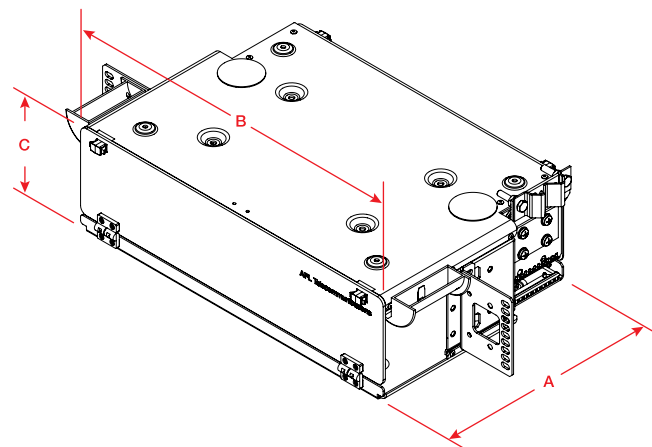

## LightLink™ LANSystem™ SPL3RU and SPL4RU - Optical Splice Shelf

SPL3RU

SPL4RU

The LightLink™ LANSystem™ Optical Splice Shelf is designed to provide a convenient in-rack splicing and interconnection point for Outside Plant (OSP) cable entering a Central Office (CO), Controlled Environmental Vault (CEV), Headend (HE), or customer location. Units are available with three or six sliding, telescoping drawer assemblies. Each drawer is capable of handling up to 48 individual single-fused or up to 144 mass-fused fibers, with minimum bend radius routing and protection.

### Features

- Fits comfortably into new and existing interconnect, cross-connect, customer premise, and co-location environments
- Compatible with industry standard equipment frames
- For in-rack splicing of outside plant cable to connectorized pigtailed or riser cable
- Drawers handle up to 48 single-fused or 144 mass-fused fibers
- Cable entry/exit grommet seals
- Durable and scratch resistant power coated antique white finish
- Hinged plexiglass front and rear door
- Spring loaded latches

### Specifications

- Telcordia GR-63 NEBS tested
- Aluminum Material per ASTM B209
- Central Office White, Black, Texture Powder Coated
- Universal Mounting Bracket - WECCO, EIA
- 19" and 23" rack compatible

### Dimensions

MODEL	NO. OF TRAYS	DEPTH (A) (INCHES)	WIDTH (B) (INCHES)	HEIGHT (C) (INCHES)	RACK UNITS	SPlice CAPACITY	UNLOADED WEIGHT	MATERIAL GAUGE
SPL3RU	3	11	17	5.25	3	144 single, 432 mass	8.4 lbs.	2.03mm
SPL4RU	6	11	17	7.00	4	288 single, 864 mass	9.0 lbs.	2.03mm