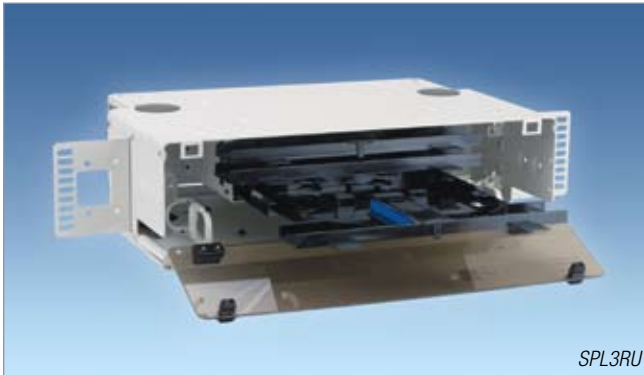

## LightLink™ LANSystem™ SPL3RU and SPL4RU - Optical Splice Shelf

SPL3RU

SPL4RU

The LightLink™ LANSystem™ Optical Splice Shelf is designed to provide a convenient in-rack splicing and interconnection point for Outside Plant (OSP) cable entering a Central Office (CO), Controlled Environmental Vault (CEV), Headend (HE), or customer location. Units are available with three or six sliding, telescoping drawer assemblies. Each drawer is capable of handling up to 48 individual single-fused or up to 144 mass-fused fibers, with minimum bend radius routing and protection.

### Features

- Fits comfortably into new and existing interconnect, cross-connect, customer premise, and co-location environments
- Compatible with industry standard equipment frames
- For in-rack splicing of outside plant cable to connectorized pigtailed or riser cable
- Drawers handle up to 48 single-fused or 144 mass-fused fibers
- Cable entry/exit grommet seals
- Durable and scratch resistant power coated antique white finish
- Hinged plexiglass front and rear door
- Spring loaded latches

### Specifications

- Telcordia GR-63 NEBS tested
- Aluminum Material per ASTM B209
- Central Office White, Black, Texture Powder Coated
- Universal Mounting Bracket - WECCO, EIA
- 19" and 23" rack compatible