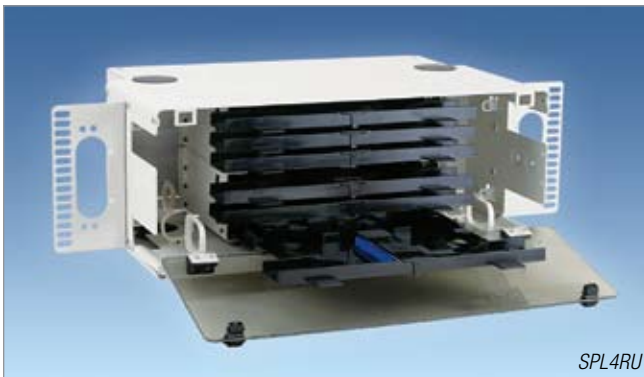

## LightLink™ LANSystem™ SPL3RU and SPL4RU - Optical Splice Shelf

SPL3RU

SPL4RU

The LightLink™ LANSystem™ Optical Splice Shelf is designed to provide a convenient in-rack splicing and interconnection point for Outside Plant (OSP) cable entering a Central Office (CO), Controlled Environmental Vault (CEV), Headend (HE), or customer location. Units are available with three or six sliding, telescoping drawer assemblies. Each drawer is capable of handling up to 48 individual single-fused or up to 144 mass-fused fibers, with minimum bend radius routing and protection.

### Features

- Fits comfortably into new and existing interconnect, cross-connect, customer premise, and co-location environments
- Compatible with industry standard equipment frames
- For in-rack splicing of outside plant cable to connectorized pigtailed or riser cable
- Drawers handle up to 48 single-fused or 144 mass-fused fibers
- Cable entry/exit grommet seals
- Durable and scratch resistant power coated antique white finish
- Hinged plexiglass front and rear door
- Spring loaded latches

### Specifications

- Telcordia GR-63 NEBS tested
- Aluminum Material per ASTM B209
- Central Office White, Black, Texture Powder Coated
- Universal Mounting Bracket - WECCO, EIA
- 19" and 23" rack compatible