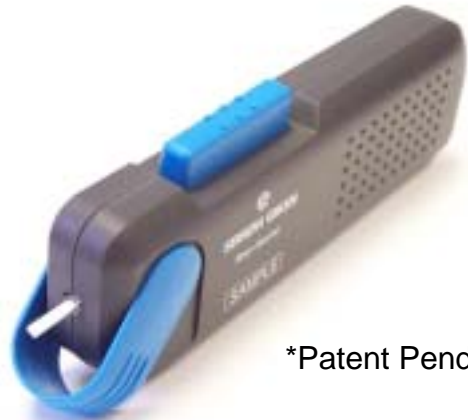

# Ferrule End-Face Cleaner

**Proto-Type**

**Just One Click!**

**BEFORE**

**AFTER**

\*Patent Pending

- Polyester cloth for Optimal Cleaning Quality
- 200 times use per Cleaner
- Perfect for Backplane Connectors
- Clean at just \$0.30 per end-face!