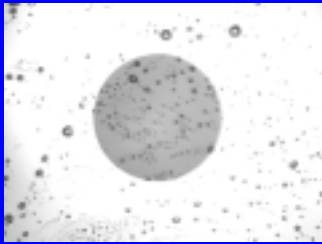

# Ferrule End-Face Cleaner

**Proto-Type**

**Just One Click!**

**BEFORE**

**AFTER**

\*Patent Pending

- Polyester cloth for Optimal Cleaning Quality
- 200 times use per Cleaner
- Perfect for Backplane Connectors
- Clean at just \$0.30 per end-face!