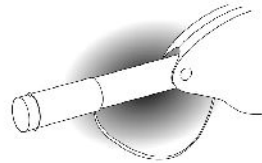

**ferrule
mate™**

**TO CLEAN END-FACE
OF OPTICAL FIBER
CONNECTORS
SC/FC/E2000
LC/MU**

■ Key Features

- As low as \$0.2 per cleaning
- More than 300 swipes per cleaner (1 swipe per cleaning)
- Cleaning tip adjustable to 45 degrees for angled adaptors
- Spring-loaded tip for controlled cleaning pressure
- For PC and APC type ferrules
- Ideal for cleaning transceiver ports

 **SEIKOH GIKEN**

■ Multiple Functions

Dust cap to keep
cleaning surface clean

Cap removes for inserting
cleaner into adaptors

Flip-open cap for inserting
connectors for cleaning

Adjustable tip for angled
adaptor cleaning