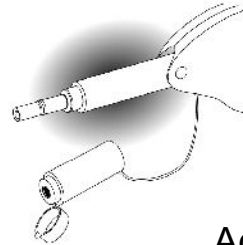

**ferrule
mate™**

**TO CLEAN END-FACE
OF OPTICAL FIBER
CONNECTORS
SC/FC/E2000
LC/MU**

■ Key Features

- As low as \$0.2 per cleaning
- More than 300 swipes per cleaner (1 swipe per cleaning)
- Cleaning tip adjustable to 45 degrees for angled adaptors
- Spring-loaded tip for controlled cleaning pressure
- For PC and APC type ferrules
- Ideal for cleaning transceiver ports

 **SEIKOH GIKEN**

■ Multiple Functions

Dust cap to keep
cleaning surface clean

Cap removes for inserting
cleaner into adaptors

Flip-open cap for inserting
connectors for cleaning

Adjustable tip for angled
adaptor cleaning