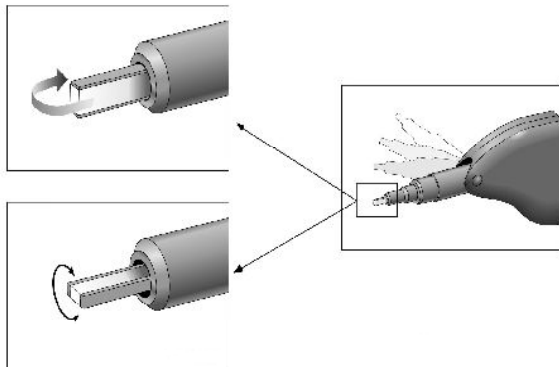

■ Tip Operation