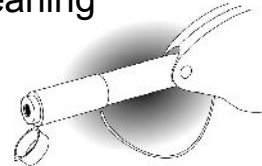

 **SEIKOH GIKEN**

■ Multiple Functions

Dust cap to keep
cleaning surface clean

Cap removes for inserting
cleaner into adaptors

Flip-open cap for inserting
connectors for cleaning

Adjustable tip for angled
adaptor cleaning