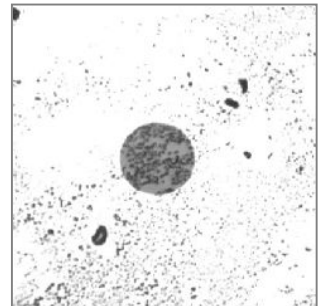

■ Results

Before
cleaning