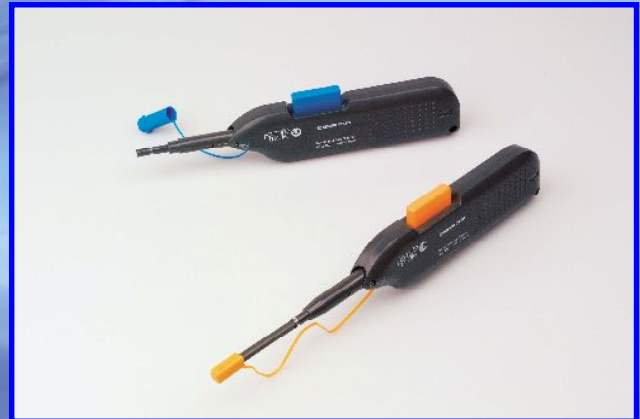

**ferrule
mate™**

**TO CLEAN END-FACE
OF OPTICAL FIBER
CONNECTORS
SC/FC/E2000
LC/MU**

■ Key Features

- As low as \$0.2 per cleaning
- More than 300 swipes per cleaner (1 swipe per cleaning)
- Cleaning tip adjustable to 45 degrees for angled adaptors
- Spring-loaded tip for controlled cleaning pressure
- For PC and APC type ferrules
- Ideal for cleaning transceiver ports

 **SEIKOH GIKEN**

■ Multiple Functions

Dust cap to keep
cleaning surface clean

Cap removes for inserting
cleaner into adaptors

Flip-open cap for inserting
connectors for cleaning

Adjustable tip for angled
adaptor cleaning