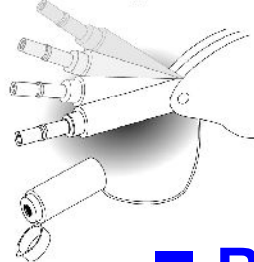

**ferrule
mate™**

**TO CLEAN END-FACE
OF OPTICAL FIBER
CONNECTORS
SC/FC/E2000
LC/MU**

■ Key Features

- As low as \$0.2 per cleaning
- More than 300 swipes per cleaner (1 swipe per cleaning)
- Cleaning tip adjustable to 45 degrees for angled adaptors
- Spring-loaded tip for controlled cleaning pressure
- For PC and APC type ferrules
- Ideal for cleaning transceiver ports

 **SEIKOH GIKEN**

■ Multiple Functions

Dust cap to keep
cleaning surface clean

Cap removes for inserting
cleaner into adaptors

Flip-open cap for inserting
connectors for cleaning

Adjustable tip for angled
adaptor cleaning